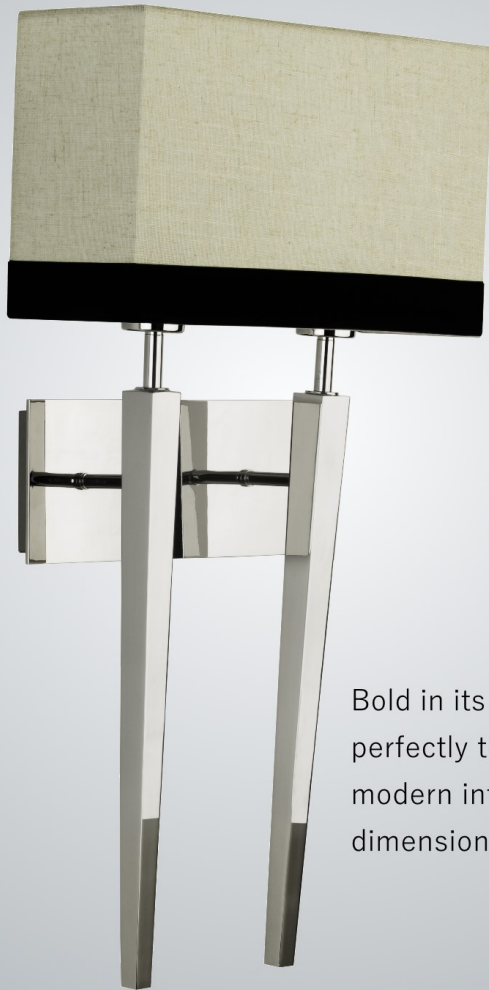

olympia

double

Bold in its design, it adapts perfectly to sophisticated and modern interiors of greater dimensions.

30821 NIP H 47cm W 26cm Shade SHD 8010932 H 20 cm W 12 cm