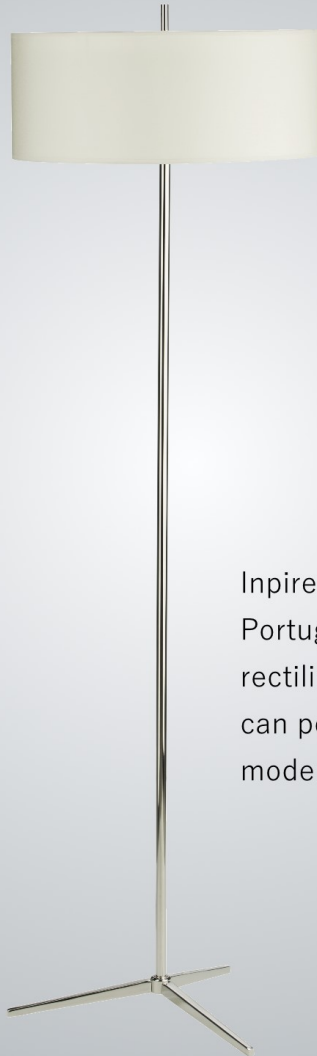

tavira

Inspired in the city Tavira from Portugal, with its simple and rectilinear lines, this model can perfectly adapt to either a modern or classical interior.

32732 NIP H 153,5cm W 46,5cm Shade SHD 1011132 H 18cm W 45cm